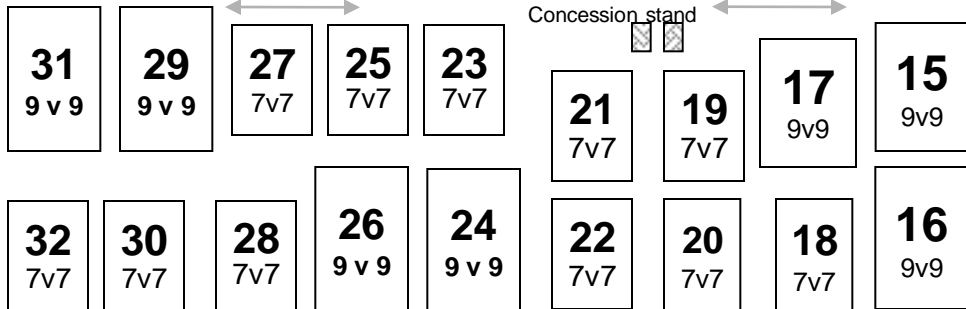

### John Ankeney Soccer Complex

IN/OUT

Yellow Brick Rd

EXIT RIGHT ONLY

Orchard Lane

IN

OUT

Parking  
Barn