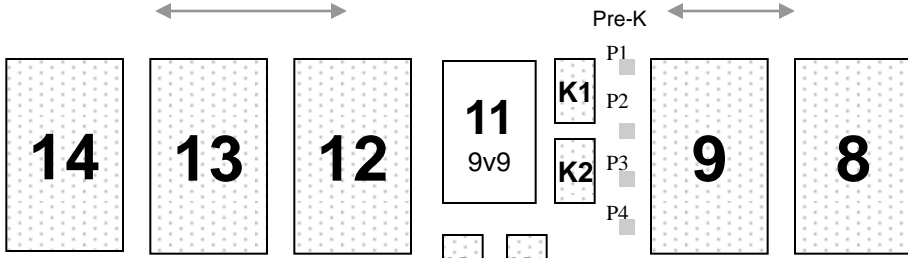

### John Ankeney Soccer Complex

IN/OUT

Yellow Brick Rd

EXIT RIGHT ONLY

Orchard Lane

IN

OUT

Parking  
Barn