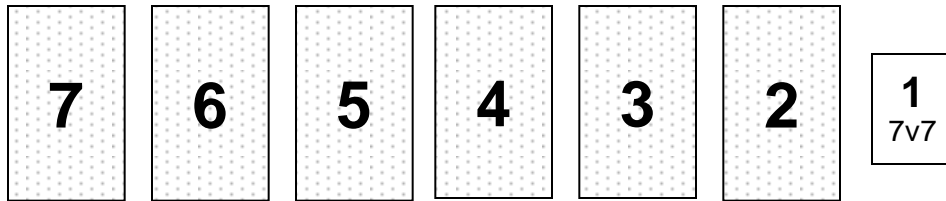

### John Ankeney Soccer Complex

IN/OUT

Yellow Brick Rd

EXIT RIGHT ONLY

Orchard Lane

IN

OUT

Parking  
Barn